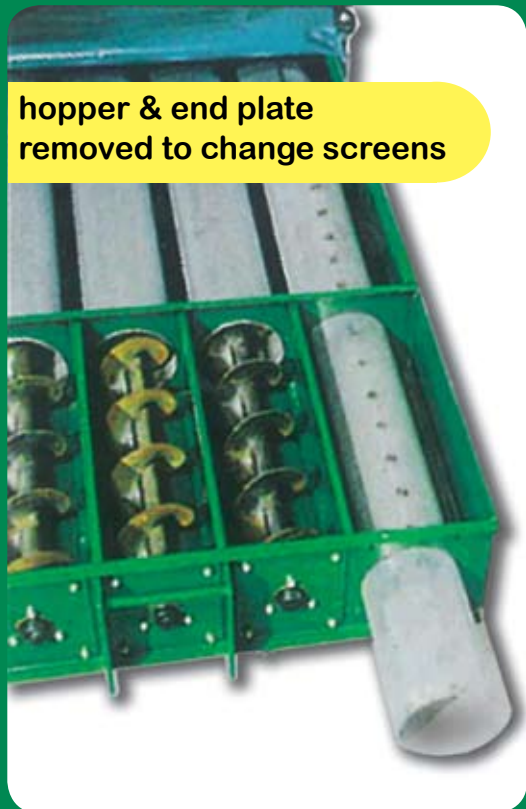

### Model 772

Cleans up to 100 tonne/hour  
 Weight of machine 520kg (approx)  
 Length 2.7m (9ft)  
 Width 1.8m (6ft)

RRP  
 \$  
 (GST EX)

- Majority of cleaning done by sides and tops of tubes
- Electric or hydraulic drive option
- Variable speed control & grain-feed adjustment
- Removable transport hitch
- Collapsible screenings auger for transport & storage
- Spring loaded hopper