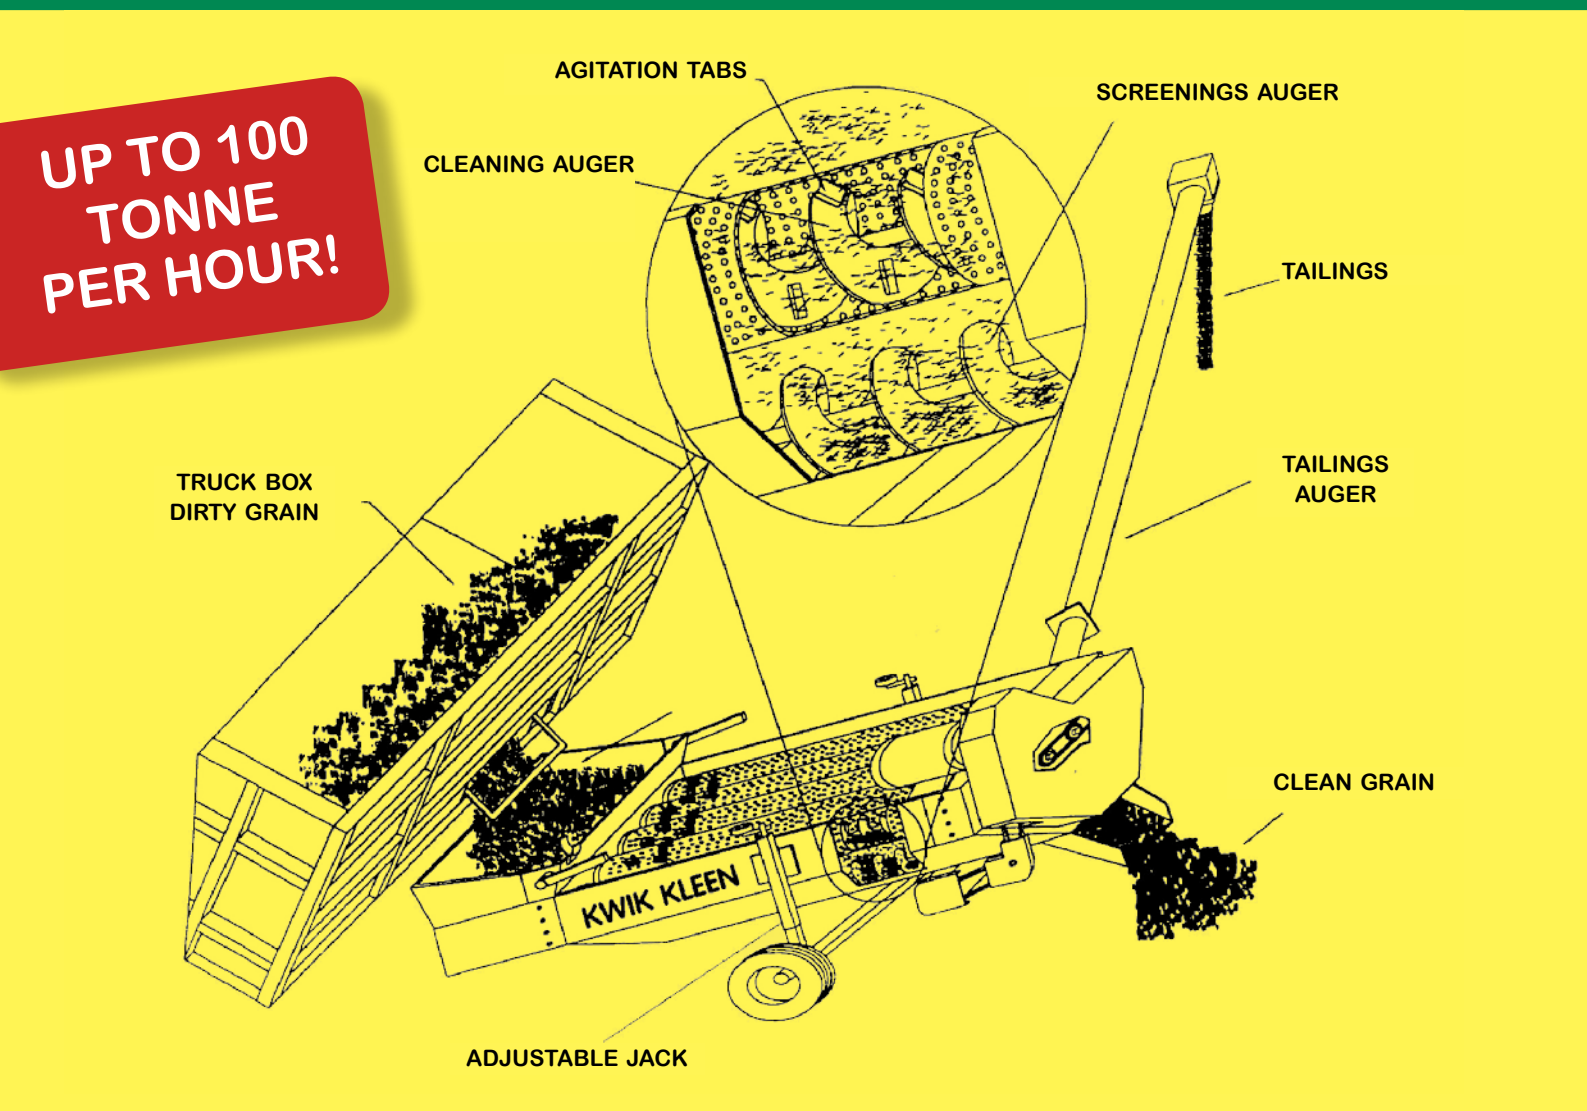

## The Kwik Kleen Grain Cleaner:

- Is a fast, effective and inexpensive way of maximising returns to the grower.
- Can be used for cleaning & sizing certain grains. Eg: wheat, barley, chick peas, etc.
- Is portable and compact, but large enough to keep up with most farming operations.

### Model 572

Cleans up to 70 tonne/hour  
 Weight of machine 430kg (approx)  
 Length 2.7m (9ft)  
 Width 1.45m (4ft 10")

RRP  
 \$  
 (GST EX)

### Model 772

Cleans up to 100 tonne/hour  
 Weight of machine 520kg (approx)  
 Length 2.7m (9ft)  
 Width 1.8m (6ft)

RRP  
 \$  
 (GST EX)

- Majority of cleaning done by sides and tops of tubes
- Electric or hydraulic drive option
- Variable speed control & grain-feed adjustment
- Removable transport hitch
- Collapsible screenings auger for transport & storage
- Spring loaded hopper

## SCREEN SIZES

More than 20 screen sizes available.

Cleaning & sizing grain from canola to corn and large chick peas.

patented agitation tabbed auger for 360° cleaning

DISTRIBUTED BY

www.eagleimachinery.com.au